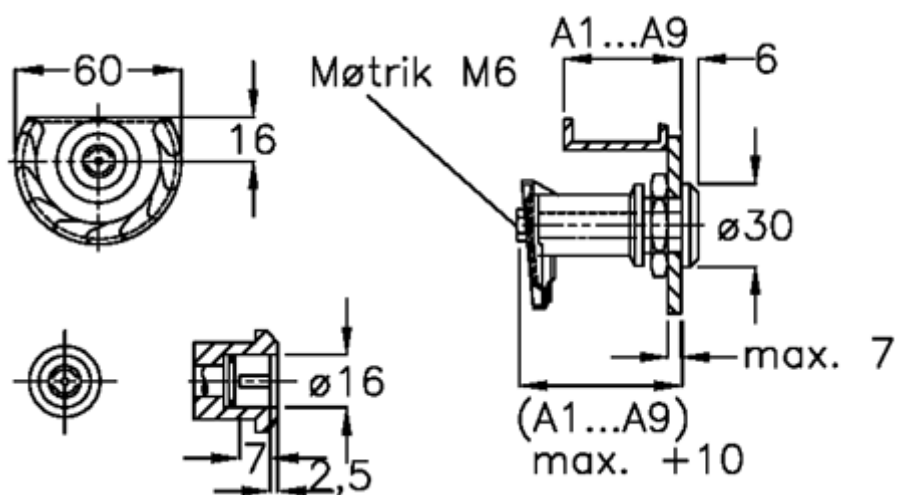

Data Sheet

Article number: 20918035

Description: E+G Door lock
GN 119-VDE-A5

Measures

Door + frame thickness = 37-45

Measure type = A5